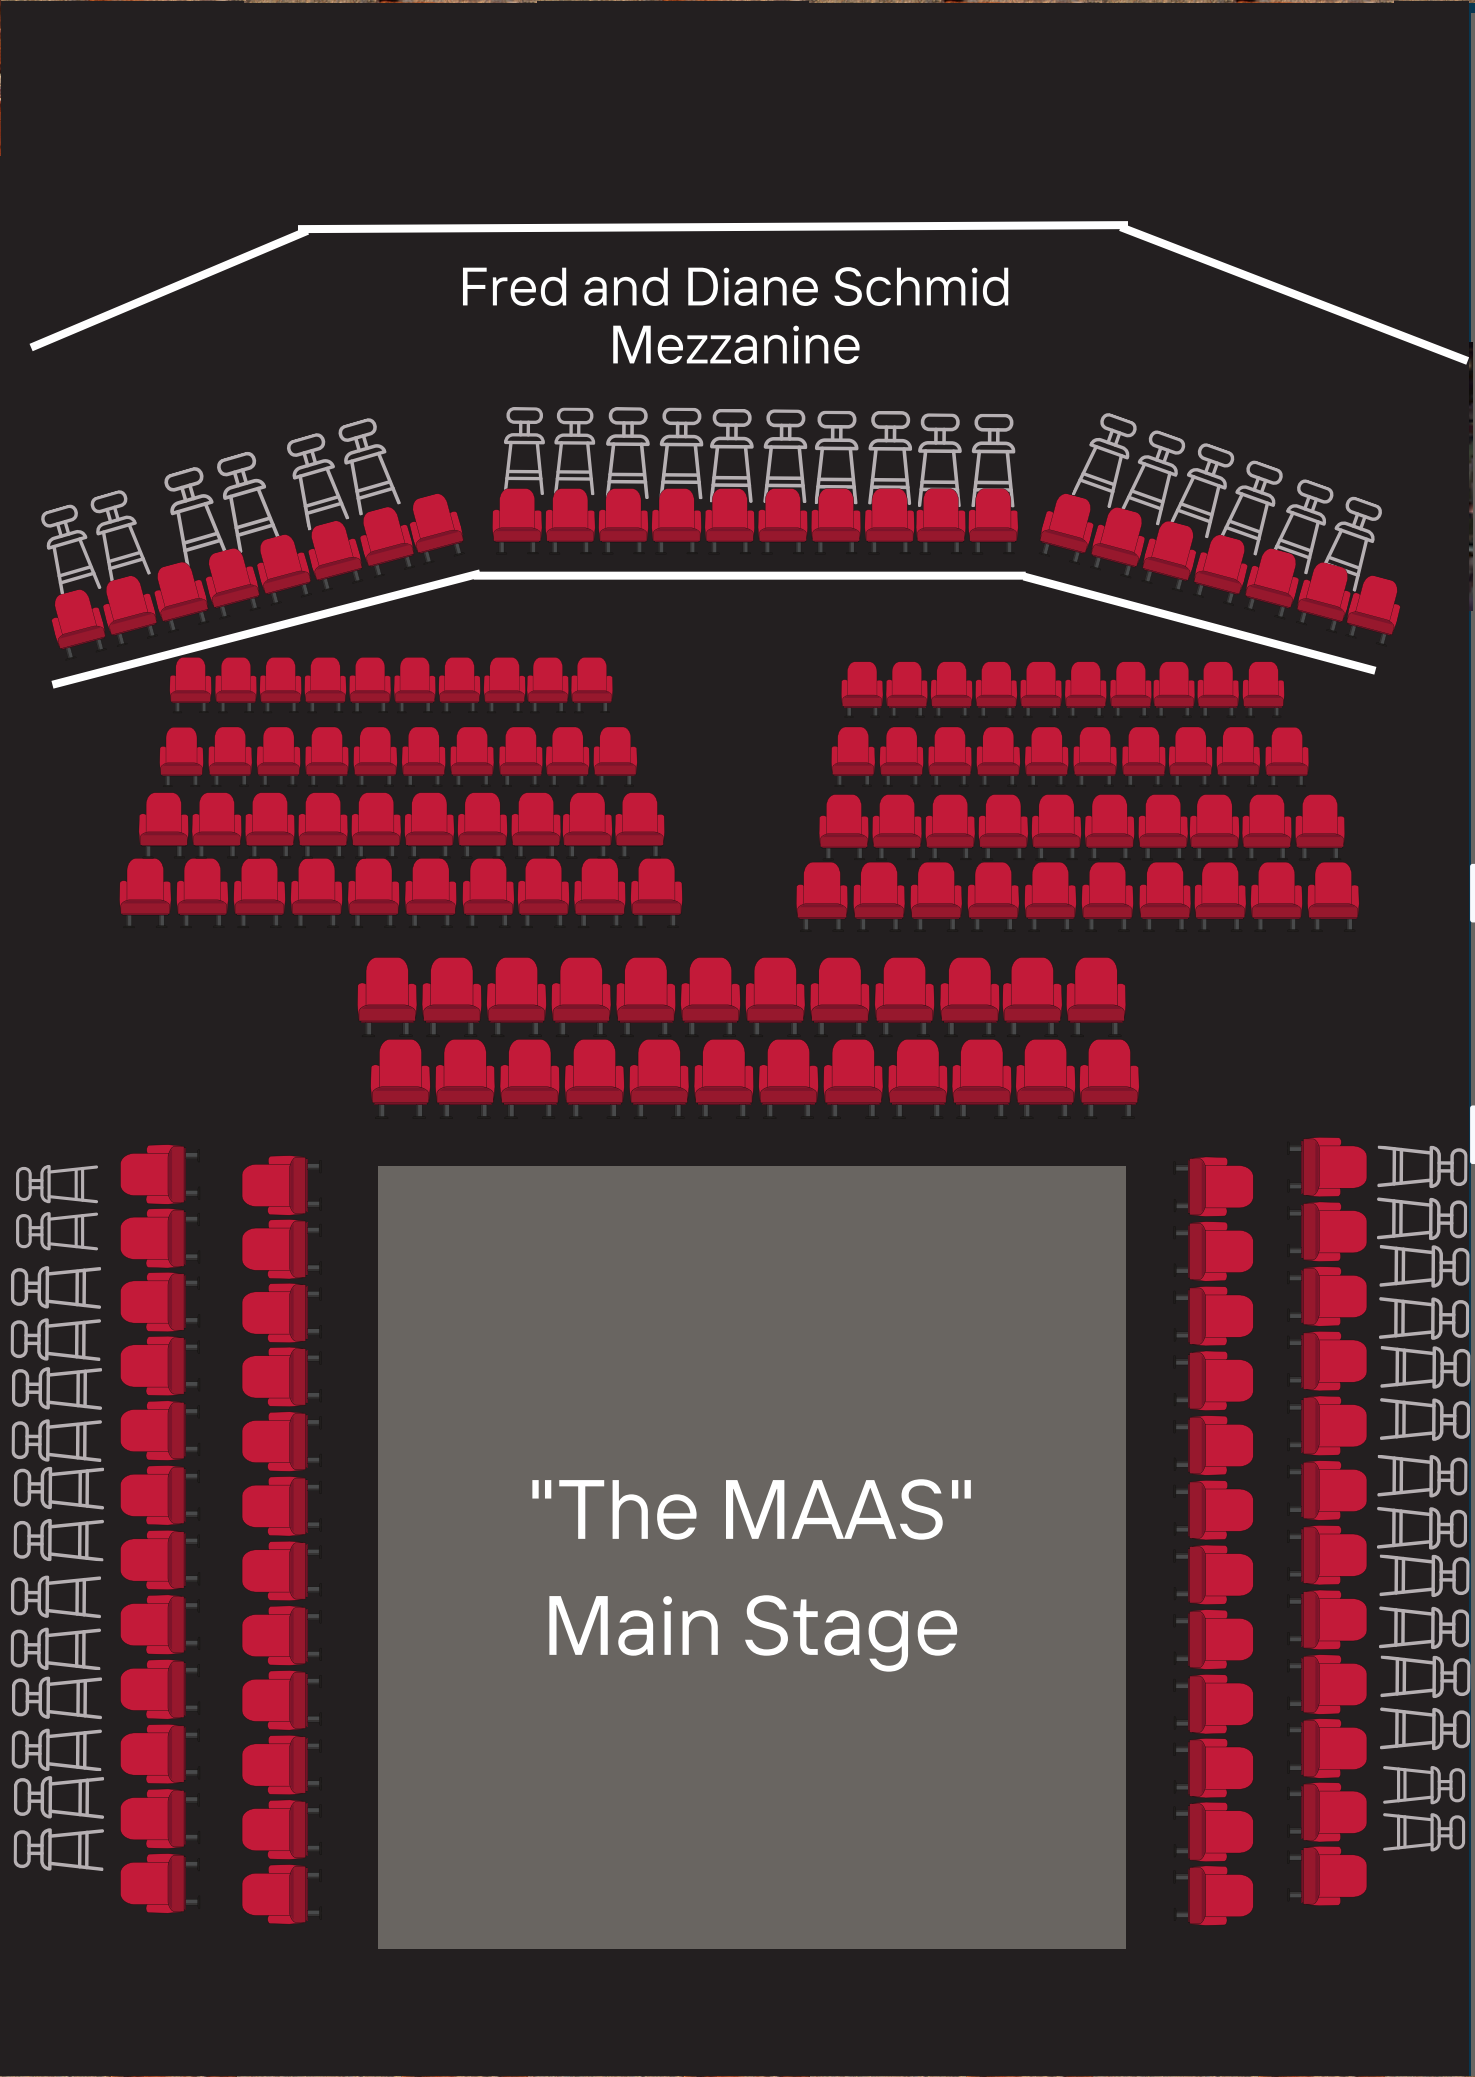

Hudson Street Entrance

Lobby Great Room

Lobby Stage

VIP/Multipurpose Room

Box Office

Elevator

Water fountain

"Tiny Dancer" Bar/Concessions

Parking Lot Entrance