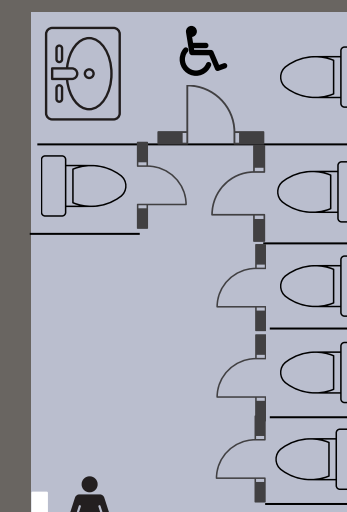

Hudson Street Entrance

Lobby Great Room

Lobby Stage

VIP/Multipurpose Room

Box Office

Elevator

Water fountain

"Tiny Dancer" Bar/Concessions

Parking Lot Entrance