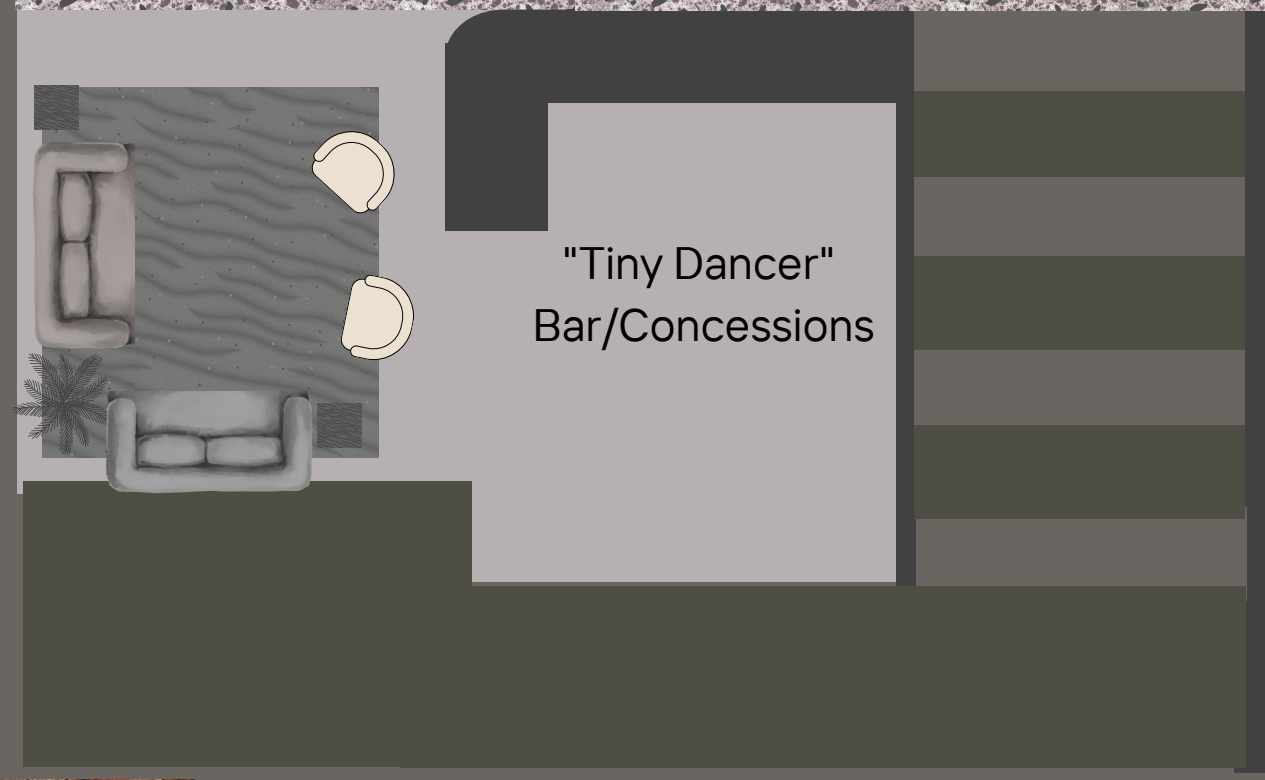

Hudson Street Entrance

Lobby Great Room

Lobby Stage

VIP/Multipurpose Room

Box Office

Elevator

Water fountain

"Tiny Dancer" Bar/Concessions

Parking Lot Entrance